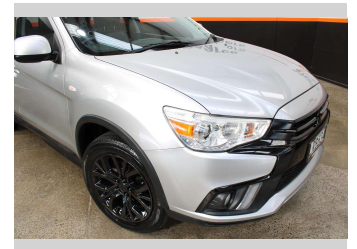

2018 Mitsubishi Asx XLS BLACKED OUT, 2.0P

Purchase Price

\$15,990

Includes GST, Registration & Licensing

Finance may be available on this vehicle. Ask one of our friendly staff for more information.

Gain peace of mind with Mechanical Breakdown Insurance. **Ask us how.**

Top features

None Listed

Body Style

5 door, Wagon

Odometer

157,264 km

Engine

1998 cc, Internal Combustion