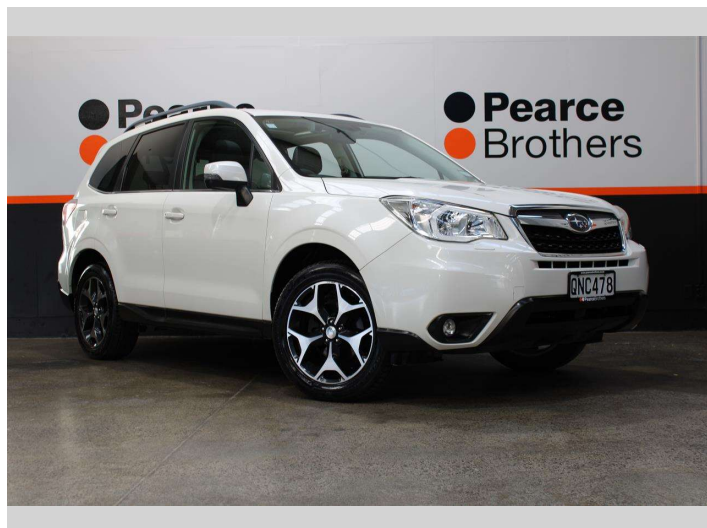

2015 Subaru FORESTER PREMIUM 2.5P 4WD NZ

Purchase Price **\$14,990**
Includes GST, Registration & Licensing

Finance may be available on this vehicle. Ask one of our friendly staff for more information.

Gain peace of mind with Mechanical Breakdown Insurance. **Ask us how.**

Body Style
4 door, Wagon

Odometer
142,755 km

Engine
2498 cc, Internal Combustion

Fuel Type
Petrol

Transmission
CVT

Wheels
-

VIN
JF2SJ9KC5FG048425

Interior
-