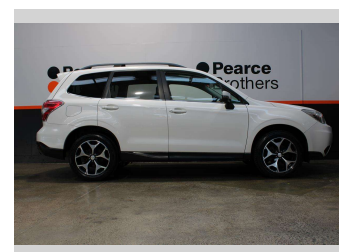

2015 Subaru FORESTER PREMIUM 2.5P 4WD NZ

Purchase Price **\$14,990**
Includes GST, Registration & Licensing

Finance may be available on this vehicle. Ask one of our friendly staff for more information.

Gain peace of mind with Mechanical Breakdown Insurance. **Ask us how.**

Body Style
4 door, Wagon

Odometer
142,755 km

Engine
2498 cc, Internal Combustion

Fuel Type
Petrol

Transmission
CVT

Wheels
-

VIN
JF2SJ9KC5FG048425

Interior
-