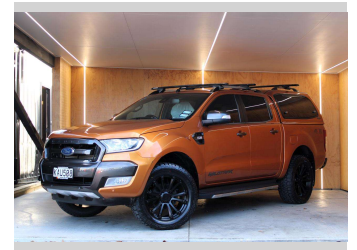

2016 Ford Ranger WILDTRAK 3.2D 4WD AUTO NZ

Purchase Price **\$31,990**
Includes GST, Registration & Licensing

Finance may be available on this vehicle. Ask one of our friendly staff for more information.

Gain peace of mind with Mechanical Breakdown Insurance. **Ask us how.**

Top features
None Listed

Body Style
4 door, Ute

Odometer
212,995 km

Engine
3198 cc, Internal Combustion

Fuel Type
Diesel

Transmission
Automatic, 4WD