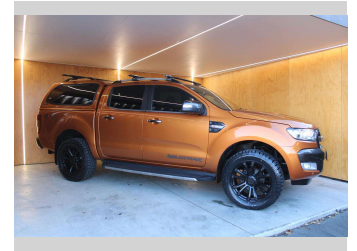

2016 Ford Ranger WILDTRAK 3.2D 4WD AUTO NZ

Purchase Price **\$31,990**
Includes GST, Registration & Licensing

Finance may be available on this vehicle. Ask one of our friendly staff for more information.

Gain peace of mind with Mechanical Breakdown Insurance. **Ask us how.**

Top features
None Listed

Body Style
4 door, Ute

Odometer
212,995 km

Engine
3198 cc, Internal Combustion

Fuel Type
Diesel

Transmission
Automatic, 4WD