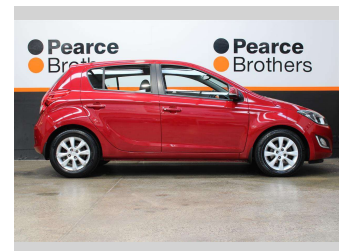

2015 Hyundai I20 PB 1.4P NZ NEW AUTO

Purchase Price **\$7,990**
Includes GST, Registration & Licensing

Finance may be available on this vehicle. Ask one of our friendly staff for more information.

Gain peace of mind with Mechanical Breakdown Insurance. **Ask us how.**

Body Style
Hatchback

Odometer
91,375 km

Engine
1396 cc, Internal Combustion

Fuel Type
Petrol

Transmission
Automatic

Wheels
-

VIN
MALBB51CMFM703482

Interior
-