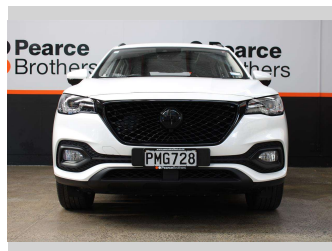

2022 MG Hs PHEV 10HD LEATHER NZ NEW

Purchase Price **\$27,990**
Includes GST, Registration & Licensing

Finance may be available on this vehicle. Ask one of our friendly staff for more information.

Gain peace of mind with Mechanical Breakdown Insurance. **Ask us how.**

Body Style
5 door, Wagon

Odometer
51,259 km

Engine
1490 cc, Plug-In Hybrid

Fuel Type
Plug-in hybrid

Transmission
Automatic

Wheels
-

VIN
LSJA24392NN120746

Interior
-