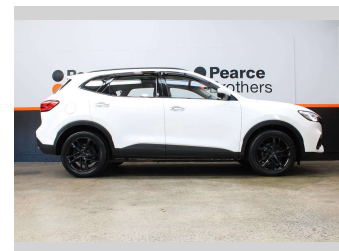

2022 MG Hs PHEV 10HD LEATHER NZ NEW

Purchase Price **\$27,990**
Includes GST, Registration & Licensing

Finance may be available on this vehicle. Ask one of our friendly staff for more information.

Gain peace of mind with Mechanical Breakdown Insurance. **Ask us how.**

Body Style
5 door, Wagon

Odometer
51,259 km

Engine
1490 cc, Plug-In Hybrid

Fuel Type
Plug-in hybrid

Transmission
Automatic

Wheels
-

VIN
LSJA24392NN120746

Interior
-