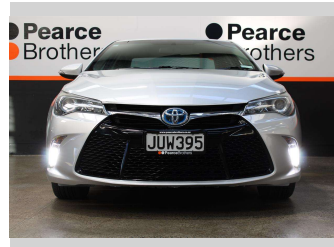

2016 Toyota Camry ATARA S 2.5 HYBRID NZ NEW

Purchase Price **\$16,990**
Includes GST, Registration & Licensing

Finance may be available on this vehicle. Ask one of our friendly staff for more information.

| | | | |
|--------------|--------------------------|------------------------|----------------|
| Body Style | 4 door, Sedan | Reg No. | JUH395 |
| Odometer | 88,606 km | Ext Colour | Silver |
| Engine | 2494 cc, Hybrid | History | NZ New |
| Fuel Type | Hybrid | Seats | 5 seats |
| Transmission | CVT | CO2 Emissions | - |
| Wheels | - | Energy Economy | - |
| VIN | 6T1BD3FK00X148423 | | |
| Interior | - | | |
| Safety | - | | |
| | | Stock ID: 26060 | |