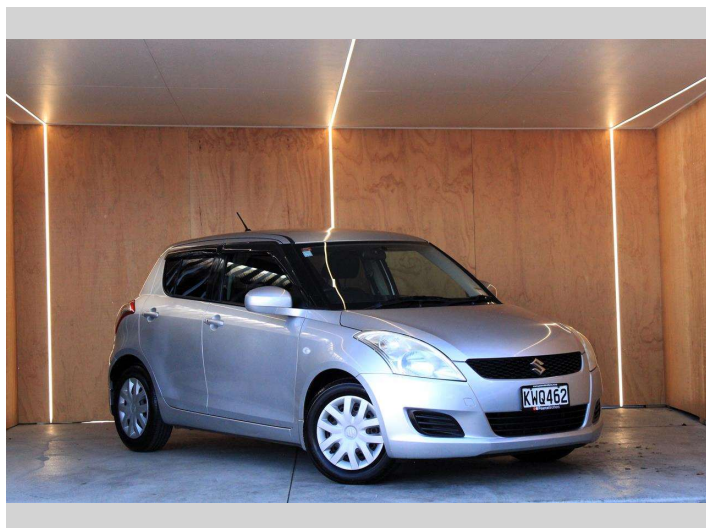

2012 Suzuki Swift 1.2 AUTO LOW KM'S

Purchase Price **\$9,990**
Includes GST, Registration & Licensing

Finance may be available on this vehicle. Ask one of our friendly staff for more information.

Gain peace of mind with Mechanical Breakdown Insurance. **Ask us how.**

Top features
None Listed

Body Style
Hatchback

Odometer
66,927 km

Engine
1240 cc, Internal Combustion

Fuel Type
Petrol

Transmission
CVT

Wheels
-

VIN
7AT0GK0CX17150081

Interior
-

Safety
-

Reg No.
KWQ462

Ext Colour
Silver

History
Ex-Overseas

Seats
5 seats

CO2 Emissions
-

Energy Economy
-