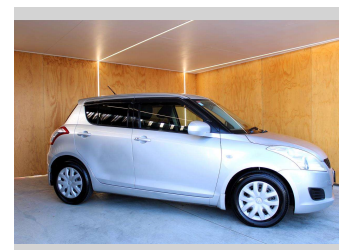

2012 Suzuki Swift 1.2 AUTO LOW KM'S

Purchase Price **\$9,990**
Includes GST, Registration & Licensing

Finance may be available on this vehicle. Ask one of our friendly staff for more information.

Gain peace of mind with Mechanical Breakdown Insurance. **Ask us how.**

Top features
None Listed

Body Style
Hatchback

Odometer
66,927 km

Engine
1240 cc, Internal Combustion

Fuel Type
Petrol

Transmission
CVT

Wheels
-

VIN
7AT0GK0CX17150081